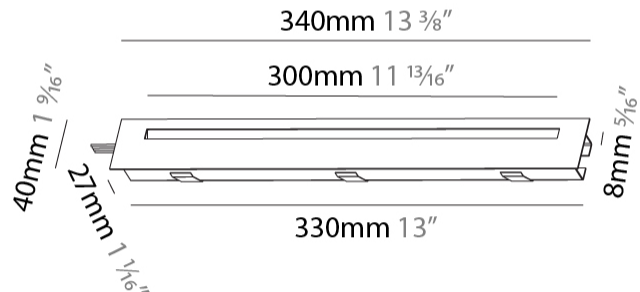

GENERAL

Series: Delight
Subseries: Delight String Step
Brand: Prolicht
Division: Architectural
Mounting Type: Recessed
Mounting Location: Wall
Subcategory: Step Light

PHYSICAL

Shape: Rectangle
Length (mm): 340
Length (in): 13 3/8
Height (mm): 40
Depth (mm): 27
Height (in): 1 9/16
Depth (in): 1 1/16
Ceiling Thickness (mm): 10 / 12 / 15
Ceiling Thickness (in): 3/8 or 1/2 or 9/16
Min. Recessing Depth (mm): 30
Min. Recessing Depth (in): 1 3/16
Light Distribution: Asymmetric
Weight (kg): 0.404
Weight (lbs): 0.89
Fixture Finish: SSR / BKV / CWI / CRY / HAB / LAG / UFT / ITA / RUA / RUR / MIC / FTG / MYG / TWT / LOD / PUS / FRO / FUP / KIA / POP / BLS / SPG / MEY / GOH / GUM / CHC / COM / ABZ / JAG / OBR / MOS / ROR
Fixture Material: Aluminum
Cut-out Measurements: 330mm / 13" x 34mm / 1 5/16"

ELECTRICAL

Lamp Type: LED (Zhaga Standard)
Input Wattage (W): 4
Total Output Wattage (W): 3.6
Dimming: 0-10V Dimming / Phase Dimming (120Vac Only)
Driver Included: No
Driver Location: Remote
Driver Type: Constant Voltage - 120 / 277Vac
Driver Class: Class 2
Input Voltage (V): 120 - 277
Output Voltage (V): 24

LED

Number of LEDs: 1
Color Temperature (°K): 3000 / 3500 / 5000
Max. Delivered Lumen (lm): 120
CRI: >80 CRI
Lamp Life (hrs): 50000

OPTICAL

RATINGS AND CERTIFICATIONS

Certified By: Certified for North American Standards
IP rating: IP20