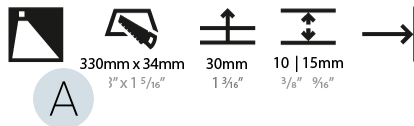

GENERAL

Series: Delight
Subseries: Delight String Step
Brand: Prolicht
Division: Architectural
Mounting Type: Recessed
Mounting Location: Wall
Subcategory: Step Light

PHYSICAL

Shape: Rectangle
Length (mm): 340
Length (in): 13 3/8
Height (mm): 40
Depth (mm): 27
Height (in): 1 9/16
Depth (in): 1 1/16
Ceiling Thickness (mm): 10 / 12 / 15
Ceiling Thickness (in): 3/8 or 1/2 or 9/16
Min. Recessing Depth (mm): 30
Min. Recessing Depth (in): 1 3/16
Light Distribution: Asymmetric
Weight (kg): 0.404
Weight (lbs): 0.89
Fixture Finish: SSR / BKV / CWI / CRY / HAB / LAG / UFT / ITA / RUA / RUR / MIC / FTG / MYG / TWT / LOD / PUS / FRO / FUP / KIA / POP / BLS / SPG / MEY / GOH / GUM / CHC / COM / ABZ / JAG / OBR / MOS / ROR
Fixture Material: Aluminum
Cut-out Measurements: 330mm / 13" x 34mm / 1 5/16"

ELECTRICAL

Lamp Type: LED (Zhaga Standard)
Input Wattage (W): 4
Total Output Wattage (W): 3.6
Dimming: 0-10V Dimming / Phase Dimming (120Vac Only)
Driver Included: No
Driver Location: Remote
Driver Type: Constant Voltage - 120 / 277Vac
Driver Class: Class 2
Input Voltage (V): 120 - 277
Output Voltage (V): 24

LED

Number of LEDs: 1
Color Temperature (°K): 3000 / 3500 / 5000
Max. Delivered Lumen (lm): 120
CRI: >80 CRI
Lamp Life (hrs): 50000

OPTICAL

RATINGS AND CERTIFICATIONS

Certified By: Certified for North American Standards
IP rating: IP20