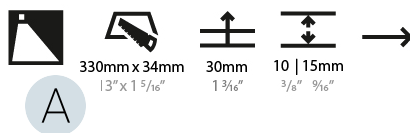

GENERAL

Series: Delight
Subseries: Delight String Step Wide
Brand: Prolicht
Division: Architectural
Mounting Type: Recessed
Mounting Location: Wall
Subcategory: Step Light

PHYSICAL

Shape: Rectangle
Length (mm): 340
Length (in): 13 ³/₈
Height (mm): 40
Depth (mm): 27
Height (in): 1 ⁵/₁₆
Depth (in): 1 ³/₁₆
Min. Recessing Depth (mm): 30
Min. Recessing Depth (in): 1 ³/₁₆
Light Distribution: Asymmetric
Weight (kg): 0.388
Weight (lbs): 0.854
Fixture Finish: SSR / BKV / CWI / CRY / HAB / LAG / UFT / ITA / RUA / RUR / MIC / FTG / MYG / TWT / LOD / PUS / FRO / FUP / KIA / POP / BLS / SPG / MEY / GOH / GUM / CHC / COM / ABZ / JAG / OBR / MOS / ROR
Fixture Material: Aluminum
Cut-out Measurements: 330mm / 13" x 34mm / 1 5/16"

ELECTRICAL

Lamp Type: LED (Zhaga Standard)
Input Wattage (W): 4
Total Output Wattage (W): 3.6
Dimming: 0-10V Dimming / Phase Dimming (120Vac Only)
Driver Included: No
Driver Location: Remote
Driver Type: Constant Voltage - 120 / 277Vac
Driver Class: Class 2
Input Voltage (V): 120 - 277
Output Voltage (V): 24

LED

Number of LEDs: 1
Color Temperature (°K): 3000 / 3500 / 5000
Max. Delivered Lumen (lm): 120
CRI: >80 CRI
Lamp Life (hrs): 50000

OPTICAL

RATINGS AND CERTIFICATIONS

Certified By: Certified for North American Standards
IP rating: IP20