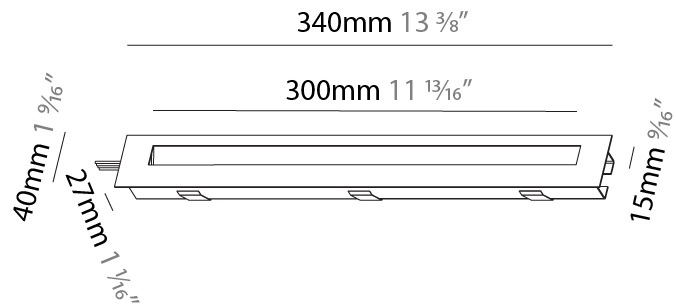

GENERAL

Series: Delight
Subseries: Delight String Step Wide
Brand: Prolicht
Division: Architectural
Mounting Type: Recessed
Mounting Location: Wall
Subcategory: Step Light

PHYSICAL

Shape: Rectangle
Length (mm): 340
Length (in): 13 ³/₈
Height (mm): 40
Depth (mm): 27
Height (in): 1 ⁵/₁₆
Depth (in): 1 ³/₁₆
Min. Recessing Depth (mm): 30
Min. Recessing Depth (in): 1 ³/₁₆
Light Distribution: Asymmetric
Weight (kg): 0.388
Weight (lbs): 0.854
Fixture Finish: SSR / BKV / CWI / CRY / HAB / LAG / UFT / ITA / RUA / RUR / MIC / FTG / MYG / TWT / LOD / PUS / FRO / FUP / KIA / POP / BLS / SPG / MEY / GOH / GUM / CHC / COM / ABZ / JAG / OBR / MOS / ROR
Fixture Material: Aluminum
Cut-out Measurements: 330mm / 13" x 34mm / 1 5/16"

ELECTRICAL

Lamp Type: LED (Zhaga Standard)
Input Wattage (W): 4
Total Output Wattage (W): 3.6
Dimming: 0-10V Dimming / Phase Dimming (120Vac Only)
Driver Included: No
Driver Location: Remote
Driver Type: Constant Voltage - 120 / 277Vac
Driver Class: Class 2
Input Voltage (V): 120 - 277
Output Voltage (V): 24

LED

Number of LEDs: 1
Color Temperature (°K): 3000 / 3500 / 5000
Max. Delivered Lumen (lm): 120
CRI: >80 CRI
Lamp Life (hrs): 50000

OPTICAL

RATINGS AND CERTIFICATIONS

Certified By: Certified for North American Standards
IP rating: IP20