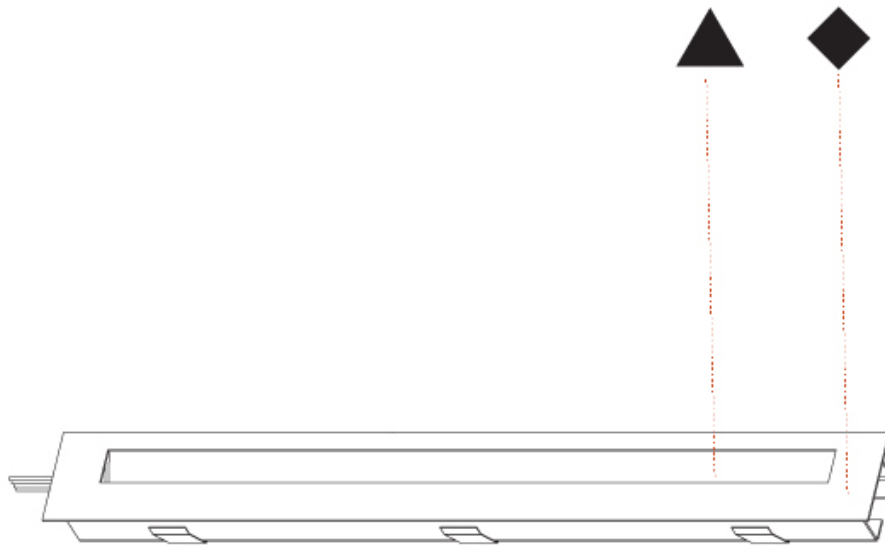

## DELIGHT STRING STEP WIDE RECESSED

A35703-

PROJECT

TYPE

SPECIFIER

QUANTITY

DATE